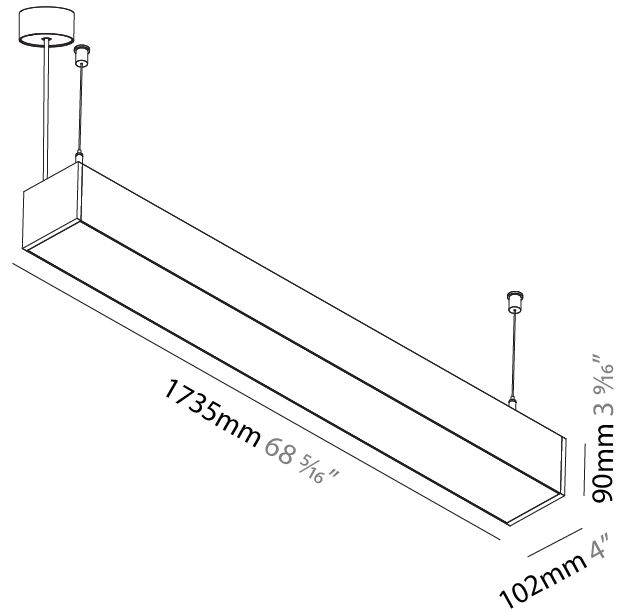

GENERAL

Series: Idaho
Subseries: Idaho 100
Brand: Prolicht
Division: Architectural
Mounting Type: Suspension
Mounting Location: Ceiling
Subcategory: Profile

PHYSICAL

Shape: Rectangle
Length (mm): 1735
Length (in): 68 5/16
Width (mm): 102
Width (in): 4
Height (mm): 90
Height (in): 3 9/16
Max. Overall Height (mm): 2090
Max. Overall Height (in): 82 5/16
Light Distribution: Direct
Weight (kg): 8.4
Weight (lbs): 18.48
Diffuser: PMMA - Opal or Micro-Prism
Fixture Finish: ANA / SSR / BKV / CWI / CRY / HAB / MSR / UFT / ITA / RUA / OGR / FTG / MYG / RWR / LOD / PUS / FRO / FUP / KIA / POP / BLS / SPG / MEY / GOH / GUM / CHC / COM / ABZ / JAG / OBR / MOS / ROR
Fixture Material: Aluminum
Cable Details: 2000mm or 6000mm Transparent Cable

ELECTRICAL

Lamp Type: LED (Zhaga Standard)
Input Wattage (W): 30
Total Output Wattage (W): 24
Dimming: Non-Dimming / Phase Dimming (120Vac only) / 0-10V Dimming
Driver Included: Yes
Driver Location: Integrated
Driver Type: Constant Current - 120 / 277Vac
Driver Class: Class 2
Input Voltage (V): 120 - 277
Constant Current (MA): 350

LED

Color Temperature (°K): 3000 / 3500 / 4000
Max. Delivered Lumen (lm): 3020 / 3126 / 3190
CRI: >80 CRI
Lamp Life (hrs): 50000

OPTICAL

RATINGS AND CERTIFICATIONS

Certified By: Certified for North American Standards
IP rating: IP20