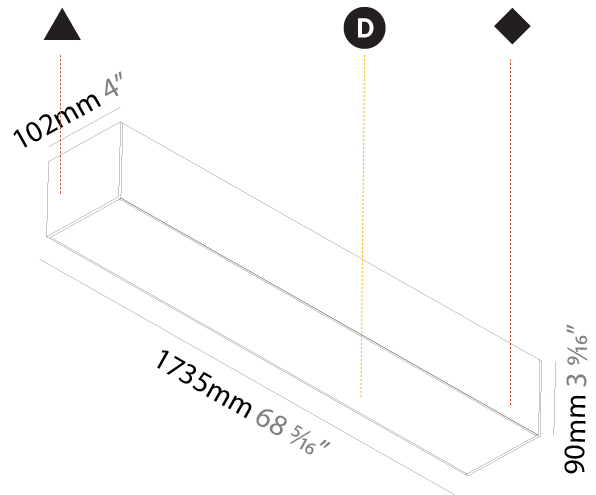

1. To build a product code in our configurator select the specify button on the base model # product page
2. To build a manual product code on this datasheet choose from the options listed below in blue font and add the suffix to the base model #

GENERAL

Series: Idaho
Subseries: Idaho 100
Brand: Prolicht
Division: Architectural
Mounting Type: Surface
Mounting Location: Wall / Ceiling
Subcategory: Profile

PHYSICAL

Shape: Rectangle
Length (mm): 1735
Length (in): 68 5/16
Width (mm): 102
Width (in): 4
Height (mm): 90
Height (in): 3 9/16
Light Distribution: Direct
Weight (kg): 8.083
Weight (lbs): 17.78
Diffuser: PMMA - Opal or Micro-Prism
Fixture Finish: ANA / SSR / BKV / CWI / CRY / HAB / MSR / UFT / ITA / RUA / OGR / FTG / MYG / RWR / LOD / PUS / FRO / FUP / KIA / POP / BLS / SPG / MEY / GOH / GUM / CHC / COM / ABZ / JAG / OBR / MOS / ROR
Fixture Material: Aluminum

ELECTRICAL

Lamp Type: LED (Zhaga Standard)
Input Wattage (W): 30
Total Output Wattage (W): 24
Dimming: Non-Dimming / Phase Dimming (120Vac only) / 0-10V Dimming
Driver Included: Yes
Driver Location: Integrated
Driver Type: Constant Current - 120 / 277Vac
Driver Class: Class 2
Input Voltage (V): 120 - 277
Constant Current (MA): 350

LED

Color Temperature (°K): 3000 / 3500 / 4000
Max. Delivered Lumen (lm): 3020 / 3126 / 3190
CRI: >80 CRI
Lamp Life (hrs): 50000

OPTICAL

RATINGS AND CERTIFICATIONS

Certified By: Certified for North American Standards
IP rating: IP20