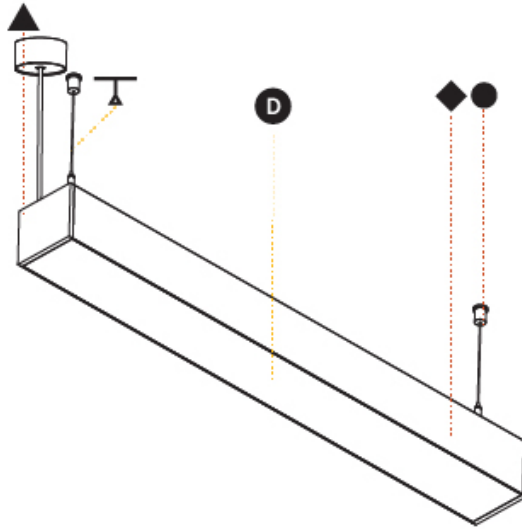

IDAHO 100 SUSPENSION

A300099-

PROJECT _____

TYPE _____

SPECIFIER _____

QUANTITY _____

DATE _____

A