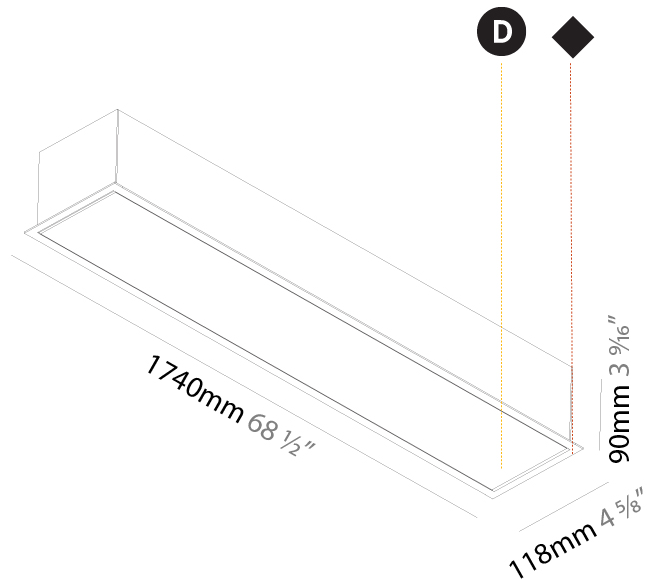

GENERAL

Series: Idaho
Subseries: Idaho 100
Brand: Prolicht
Division: Architectural
Mounting Type: Recessed
Mounting Location: Ceiling
Subcategory: Profile

PHYSICAL

Shape: Rectangle
Length (mm): 1740
Length (in): 68 1/2
Width (mm): 118
Width (in): 4 5/8
Height (mm): 90
Height (in): 3 9/16
Ceiling Thickness (mm): 10 / 12.5 / 15 / 25 / 30
Ceiling Thickness (in): 3/8 or 1/2 or 9/16 or 1 or 1 3/16
Min. Recessing Depth (mm): 145
Min. Recessing Depth (in): 5 11/16
Light Distribution: Direct
Weight (kg): 8.078
Weight (lbs): 17.77
Diffuser: PMMA - Opal or Micro-Prism
Fixture Finish: ANA / SSR / BKV / CWI / CRY / HAB / MSR / UFT / ITA / RUA / OGR / FTG / MYG / RWR / LOD / PUS / FRO / FUP / KIA / POP / BLS / SPG / MEY / GOH / GUM / CHC / COM / ABZ / JAG / OBR / MOS / ROR
Fixture Material: Aluminum
Cut-out Measurements: 1730mm / 68 1/8" x 107mm / 4 3/16"

ELECTRICAL

Lamp Type: LED (Zhaga Standard)
Input Wattage (W): 30
Total Output Wattage (W): 24
Dimming: Non-Dimming / Phase Dimming (120Vac only) / 0-10V Dimming
Driver Included: Yes
Driver Location: Integrated
Driver Type: Constant Current - 120 / 277Vac
Driver Class: Class 2
Input Voltage (V): 120 - 277
Constant Current (MA): 350

LED

Color Temperature (°K): 3000 / 3500 / 4000
Max. Delivered Lumen (lm): 3020 / 3126 / 3190
CRI: >80 CRI
Lamp Life (hrs): 50000

OPTICAL

RATINGS AND CERTIFICATIONS

Certified By: Certified for North American Standards
IP rating: IP20